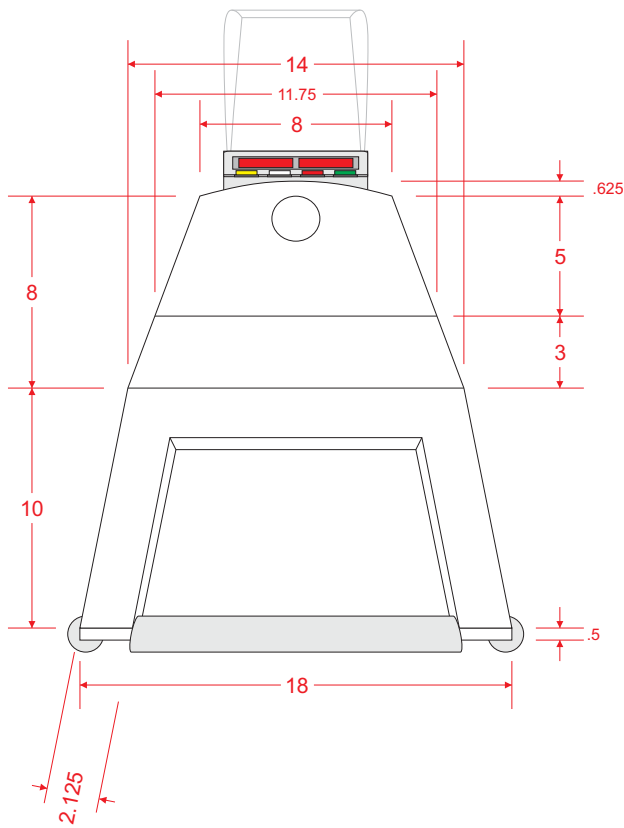

K-9™ is the intellectual property of the BBC, but these unofficial plans are provided to assist fans in creating models of their favorite robotic dog and not intended to violate trademark. Print and share these plans, but do no offer them for sale. Selling them is a trademark violation and will cause me to remove these plans voluntarily. The BBC will not need to ask!