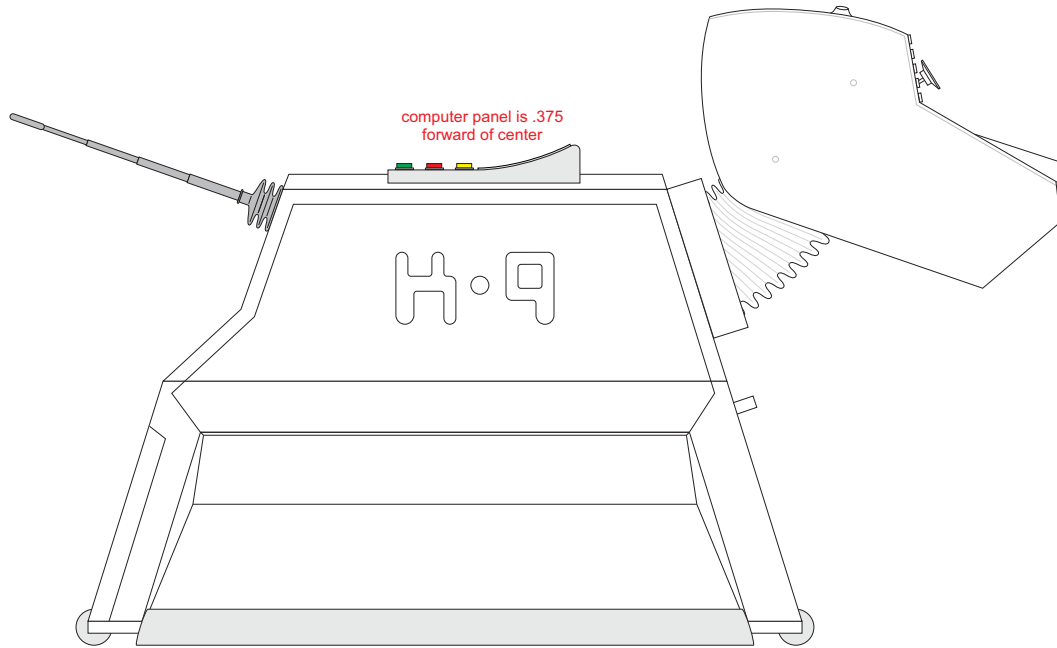

K-9™ is the intellectual property of the BBC, but these unofficial plans are provided to assist fans in creating models of their favorite robotic dog and not intended to violate trademark. Print and share these plans, but do no offer them for sale. Selling them is a trademark violation and will cause me to remove these plans voluntarily. The BBC will not need to ask!