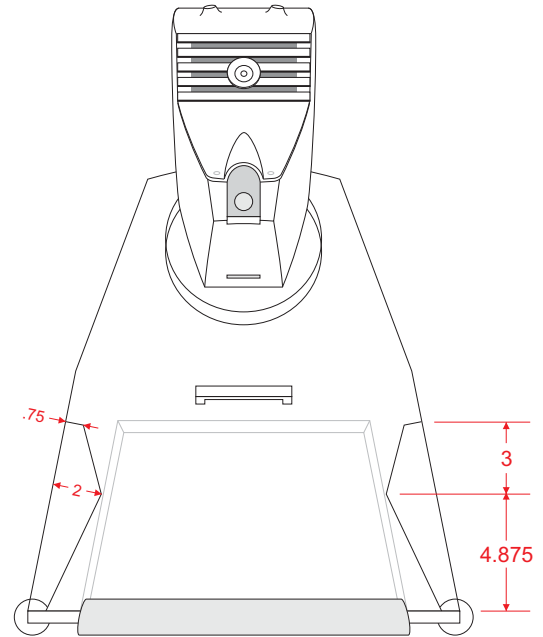

K-9™ is the intellectual property of the BBC, but these unofficial plans are provided to assist fans in creating models of their favorite robotic dog and not intended to violate trademark. Print and share these plans, but do no offer them for sale. Selling them is a trademark violation and will cause me to remove these plans voluntarily. The BBC will not need to ask!