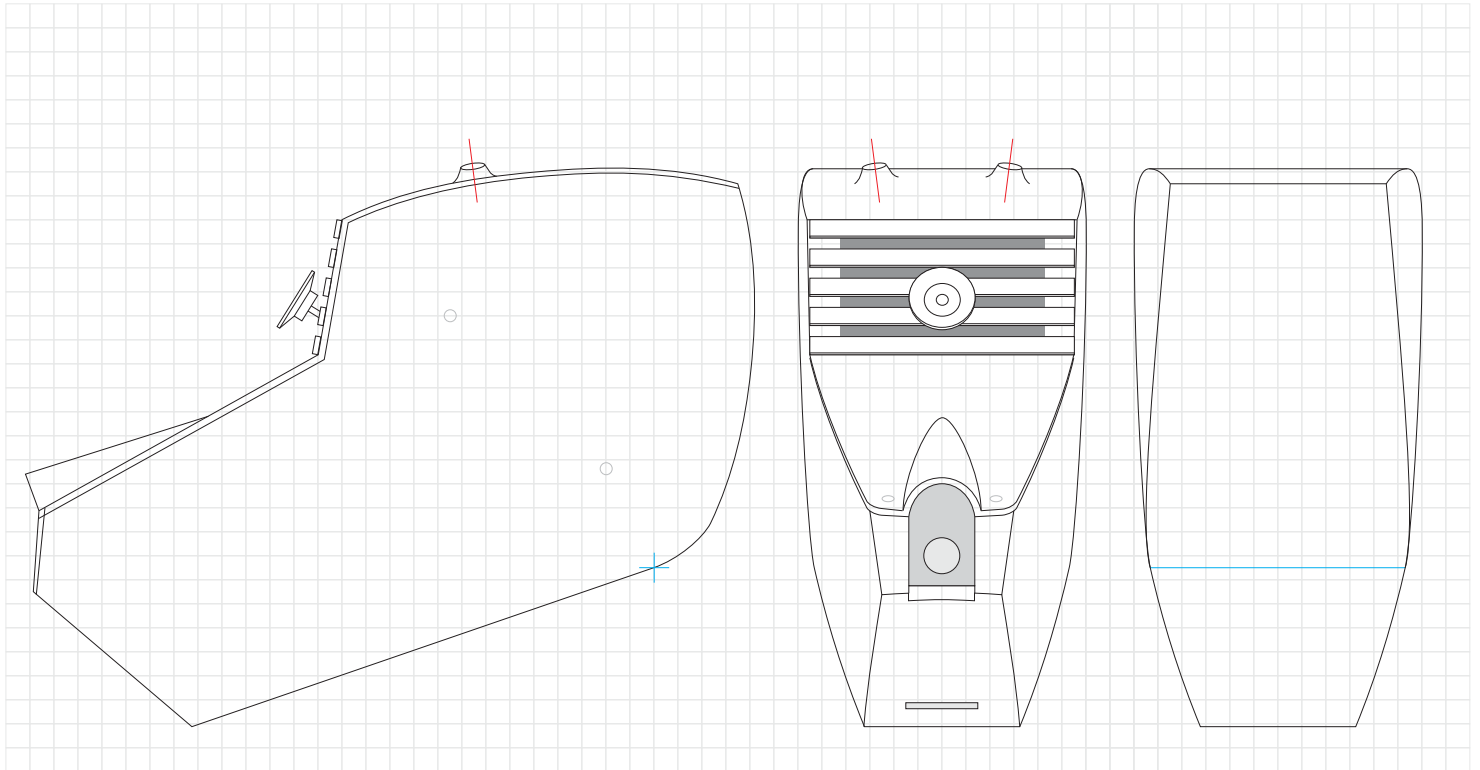

K-9™ is the intellectual property of the BBC, but these unofficial plans are provided to assist fans in creating models of their favorite robotic dog and not intended to violate trademark. Print and share these plans, but do not offer them for sale. Selling them is a trademark violation and will cause me to remove these plans voluntarily. The BBC will not need to ask!

Grid squares = 1/2 inch

Print the side of head template at 200 percent.