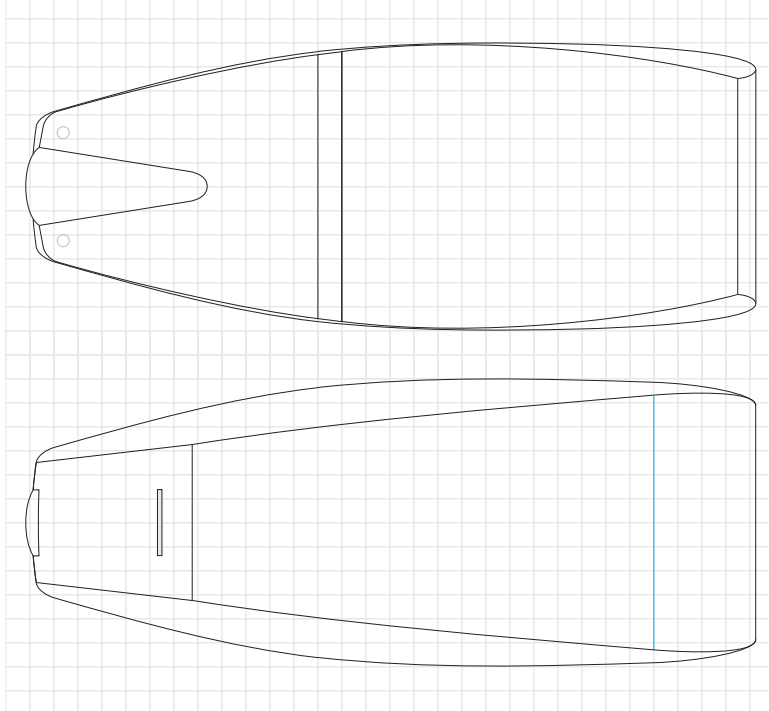

K-9™ is the intellectual property of the BBC, but these unofficial plans are provided to assist fans in creating models of their favorite robotic dog and not intended to violate trademark. Print and share these plans, but do not offer them for sale. Selling them is a trademark violation and will cause me to remove these plans voluntarily. The BBC will not need to ask!

Grid squares = 1/2 inch

Print the side of head template at 200 percent.