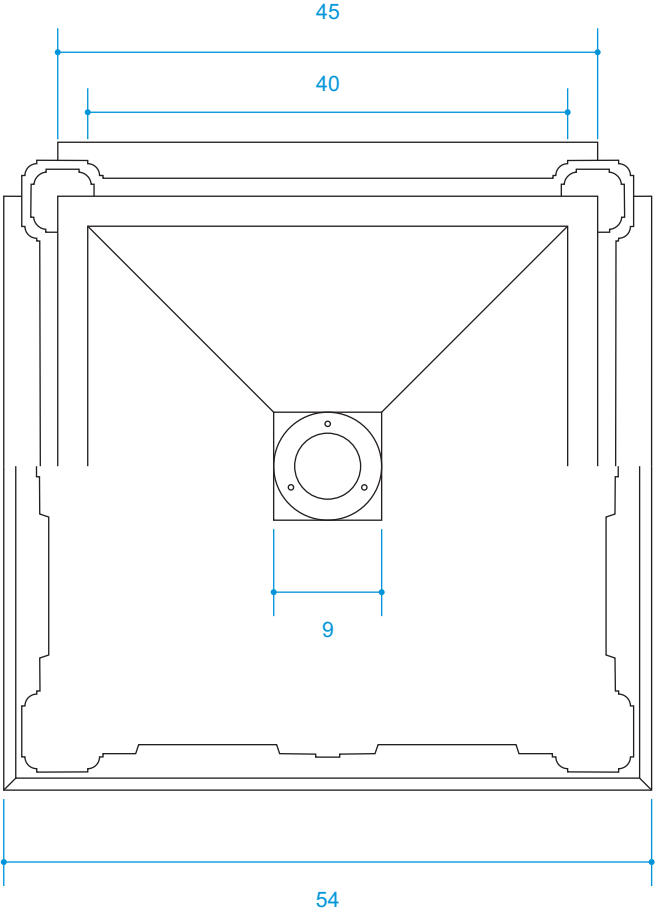

# Yardley Jones Props

general arrangement / lightly streamlined

\*In the actual prop, the inner edges of the posts are a little thicker, and there is slim gap between the posts and doors.