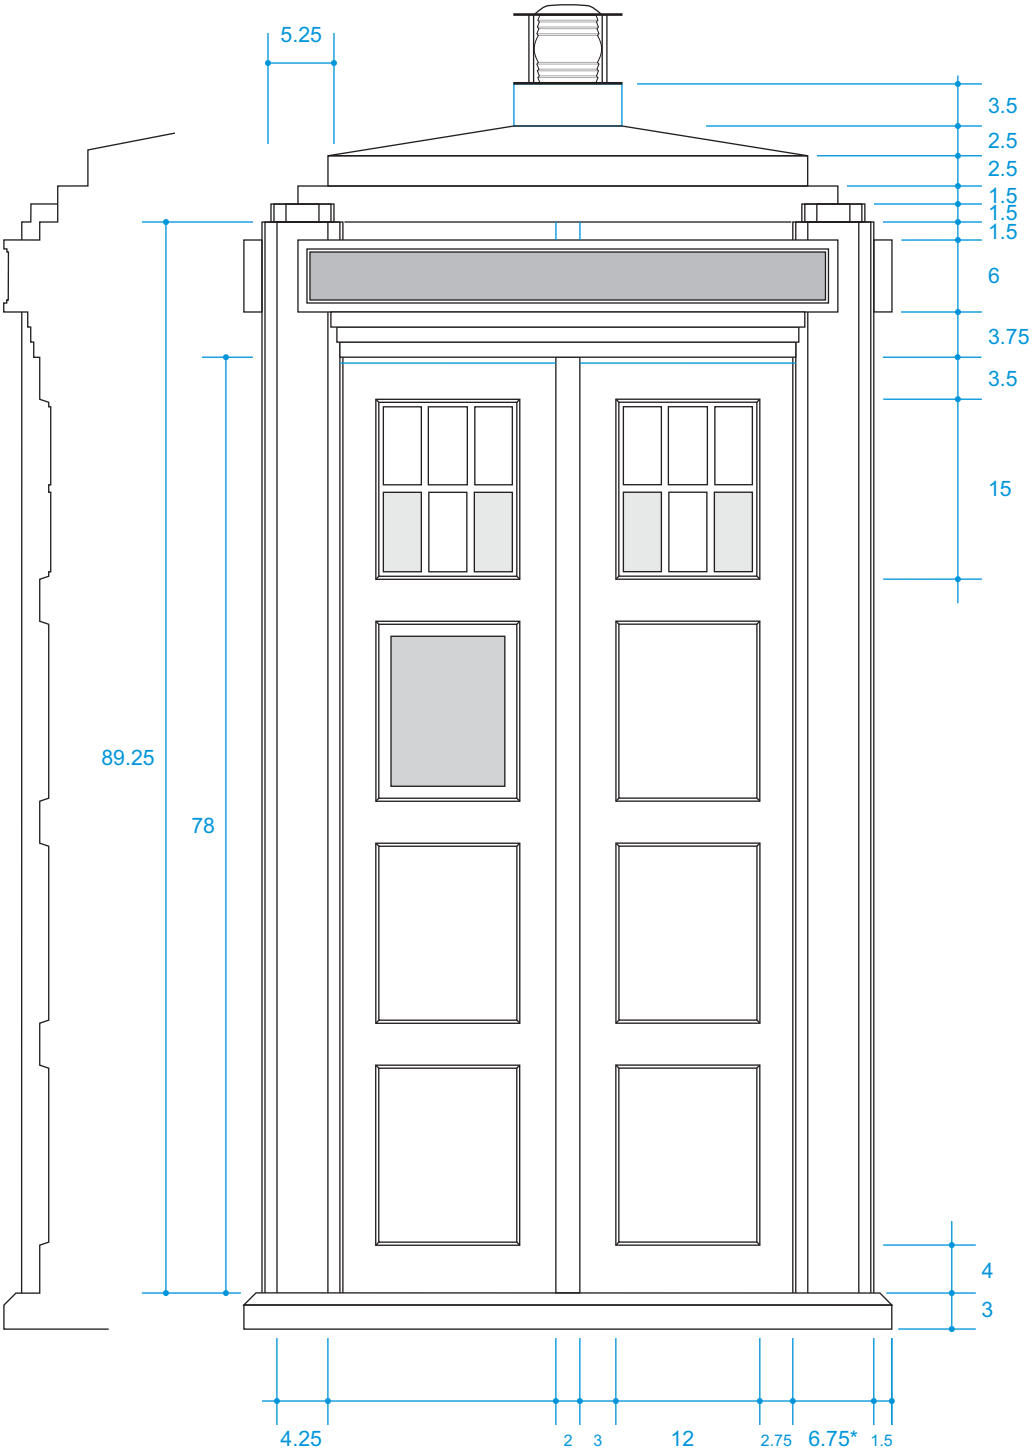

# Yardley Jones Props

general arrangement / lightly streamlined

\*In the actual prop, the inner edges of the posts are a little thicker, and there is slim gap between the posts and doors.